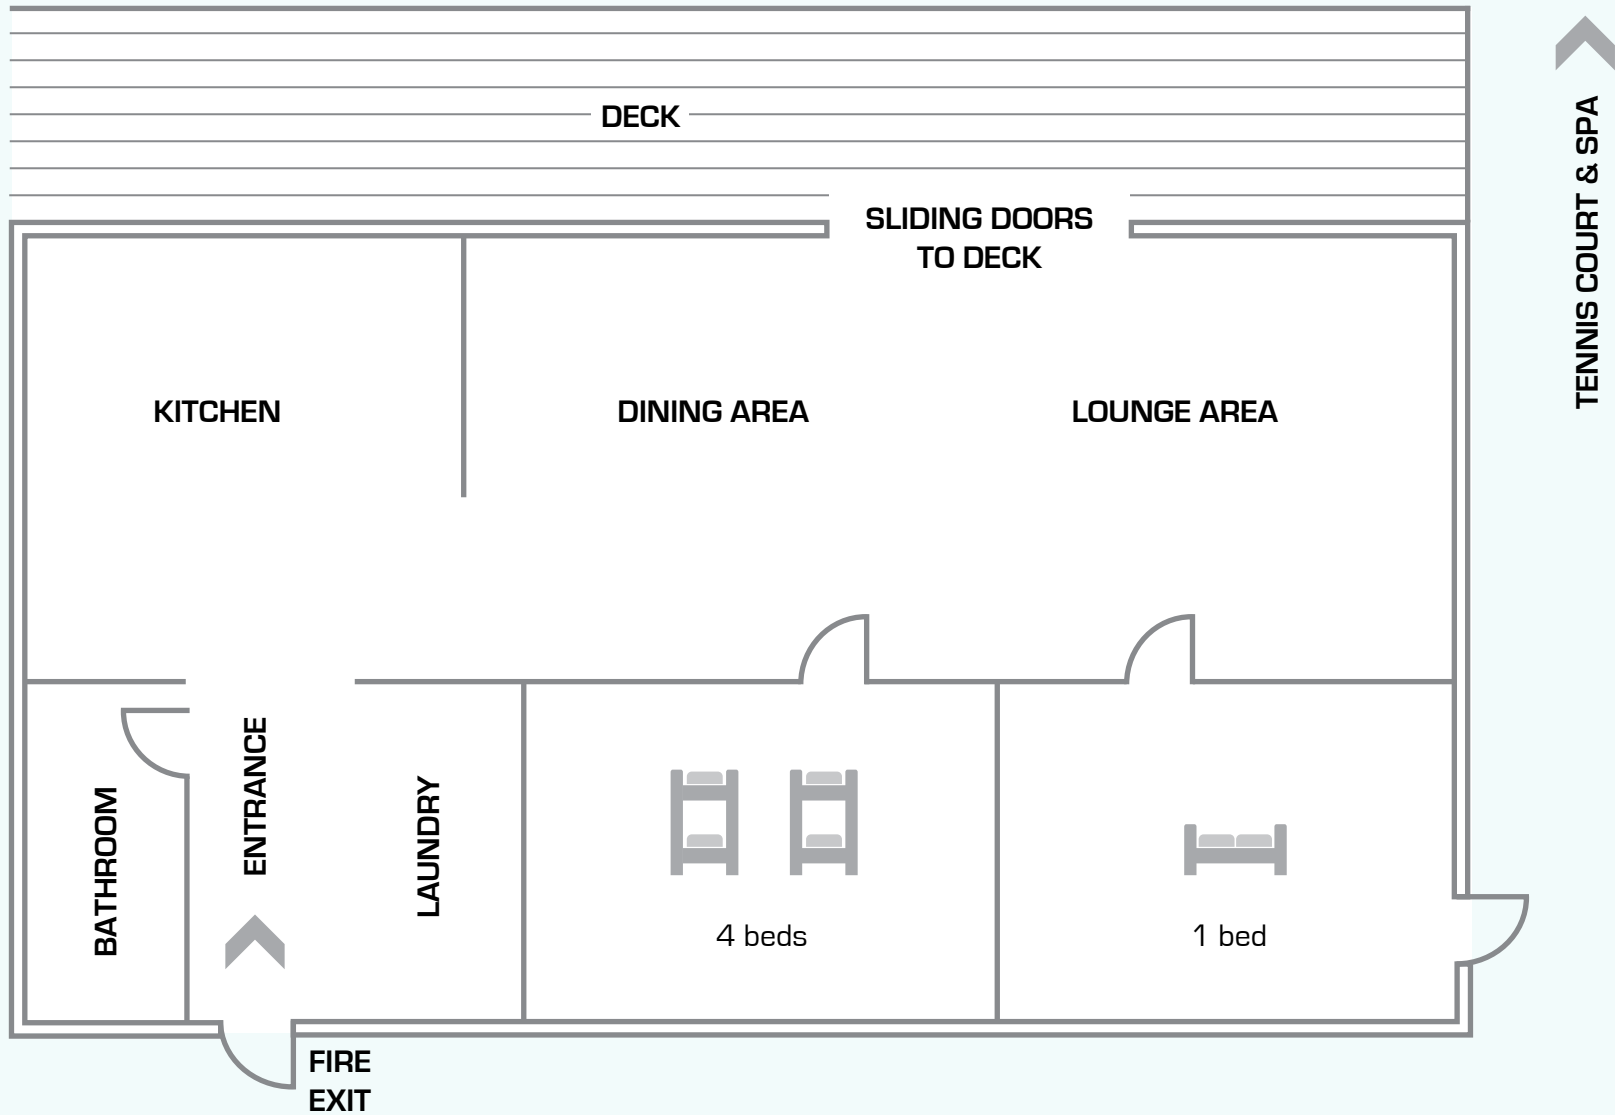

# RYE BEACH COTTAGES

15-19 Eugenia Street, Rye

BEDDING  
LEGEND:

All Cottages have similar layout.